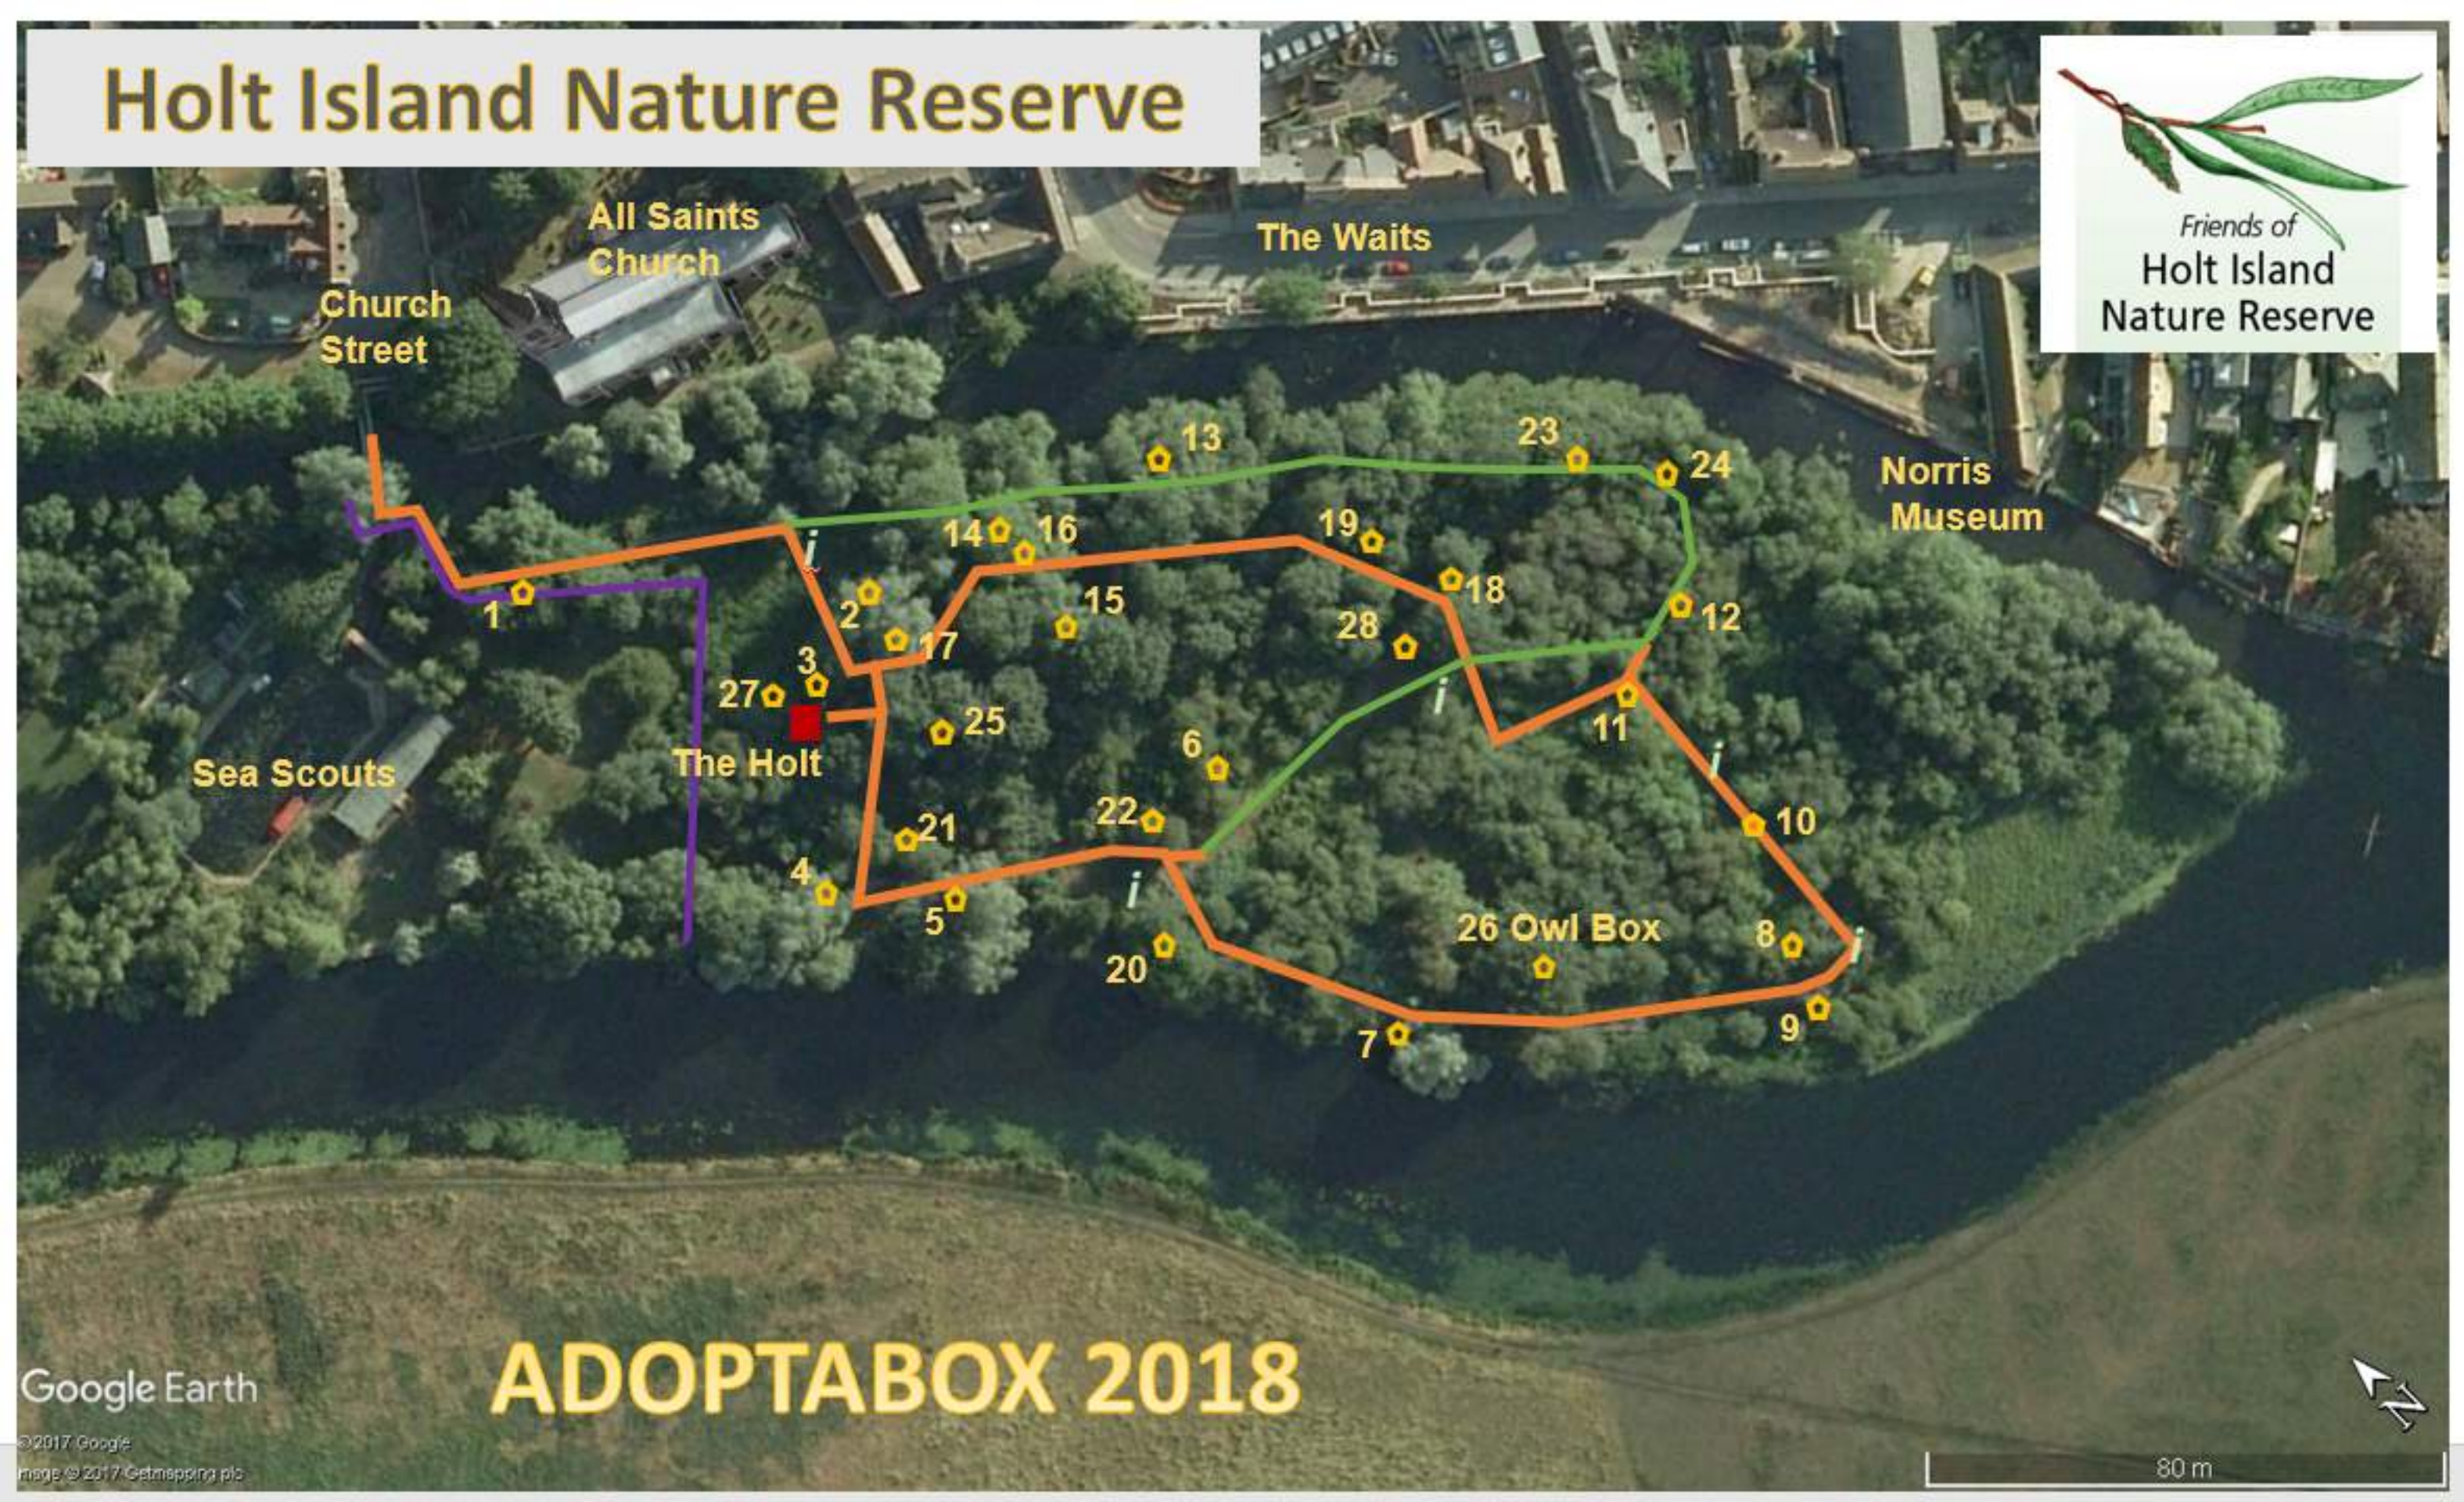

Holt Island Nature Reserve

ADOPTABOX 2018

Google Earth

©2017 Google
Image © 2017 Getmapping plc

80 m